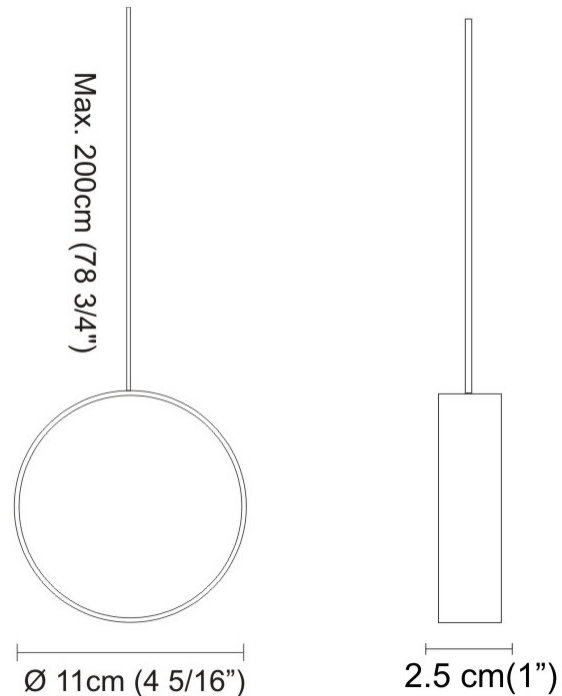

GENERAL

Series: Do Not Disturb _____
Brand: Knikerboker _____
Division: Design _____
Mounting Type: Suspension _____
Mounting Location: Ceiling _____
Subcategory: Ambient _____

PHYSICAL

Shape: Round _____
Length (mm): 110 _____
Length (in): 4 5/16 _____
Width (mm): 25 _____
Width (in): 1 _____
Max. Overall Height (mm): 2000 _____
Max. Overall Height (in): 78 3/4 _____
Light Distribution: Direct / Indirect _____
Diffuser: Opal _____
Fixture Finish: EWH / EBK / MAN / COF / PRD / SLF / GLF / CLF / BRL _____
Fixture Material: Metal _____
Cable Details: Silicon Coaxial Cable 1500mm _____

ELECTRICAL

Lamp Type: LED _____
Input Wattage (W): 8 _____
Total Output Wattage (W): 7 _____
Dimming: 0-10V Dimming / Phase Dimming (120Vac Only) _____
Driver Included: Yes _____
Driver Location: Integrated _____
Driver Type: Constant Voltage - 120 / 277Vac _____
Driver Class: Class 2 _____
Input Voltage (V): 120 - 277 _____
Output Voltage (V): 24 _____
Upon Request: (Not included - see components) Remote: 0-10Vdc dimming / (Included) Integral: Phase dimming @120Vac only / Non-dimming 277Vac _____

LED

Number of LEDs: 1 _____
Color Temperature (°K): 3000 _____
Max. Delivered Lumen (lm): 1000 _____
CRI: >85 CRI _____
Lamp Life (hrs): 50000 _____

OPTICAL

RATINGS AND CERTIFICATIONS

Certified By: Certified for North American Standards _____
IP rating: IP20 _____