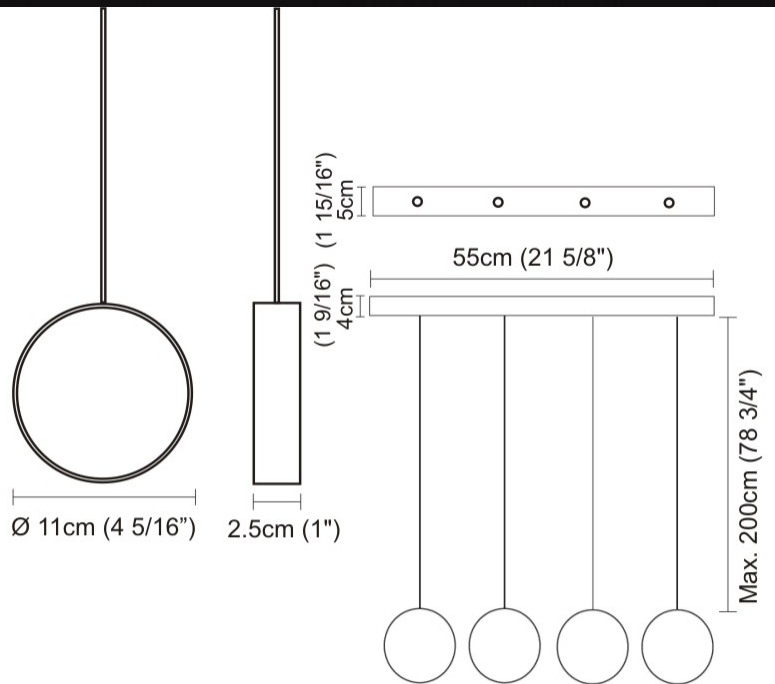

GENERAL

Series: Do Not Disturb _____
Brand: Knikerboker _____
Division: Design _____
Mounting Type: Suspension _____
Mounting Location: Ceiling _____
Subcategory: Ambient _____

PHYSICAL

Shape: Round _____
Length (mm): 550 _____
Length (in): 21 5/8 _____
Width (mm): 50 _____
Width (in): 2 _____
Light Distribution: Direct / Indirect _____
Diffuser: Opal _____
Fixture Finish: EWH / EBK / MAN / COF / PRD / SLF / GLF / CLF / BRL _____
Fixture Material: Aluminum _____
Cable Details: Silicon Coaxial Cable 1500mm / 59 1/16" _____

ELECTRICAL

Lamp Type: LED _____
Input Wattage (W): 32 _____
Total Output Wattage (W): 28 _____
Dimming: 0-10V Dimming / Phase Dimming (120Vac Only) _____
Driver Included: Yes _____
Driver Location: Integrated _____
Driver Type: Constant Voltage - Universal _____
Driver Class: Class 2 _____
Input Voltage (V): 120 - 277 _____
Output Voltage (V): 24 _____
Upon Request: (Not included - see components) Remote: Phase dimming @120Vac only / (Included) Integral: 0-10Vdc dimming / 277Vac _____

LED

Number of LEDs: 4 _____
Color Temperature (°K): 3000 _____
Max. Delivered Lumen (lm): 4000 _____
CRI: >85 CRI _____
Lamp Life (hrs): 50000 _____

OPTICAL

RATINGS AND CERTIFICATIONS

Certified By: Certified for North American Standards _____
IP rating: IP20 _____